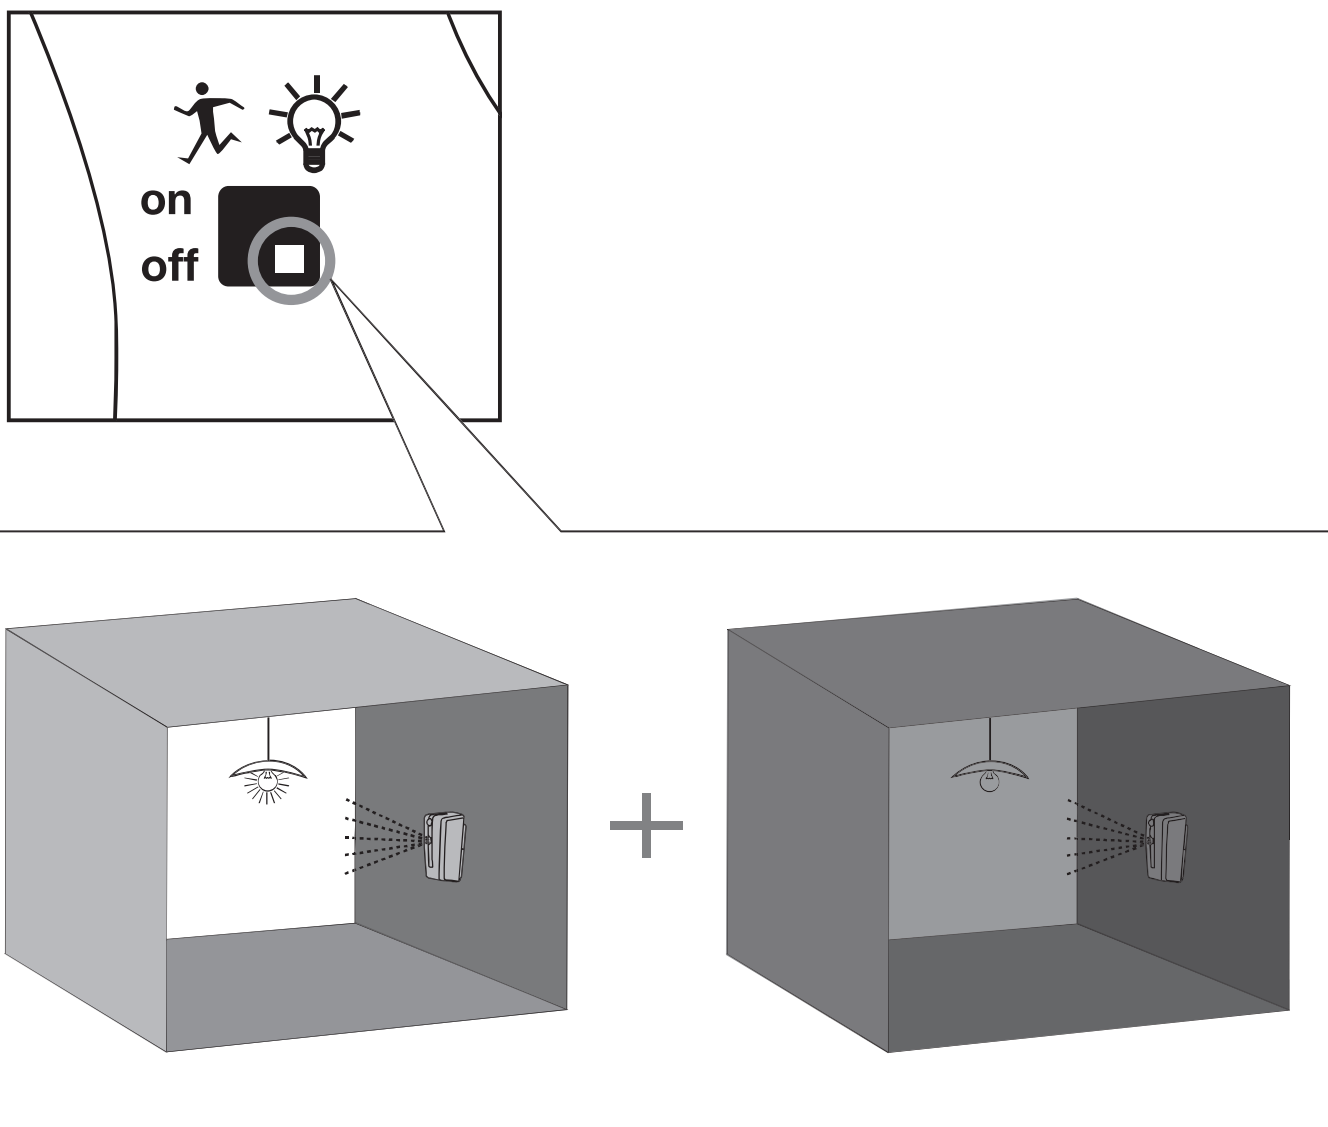

7.2 INTENSITY

Intensity:
60, 40, 20, 5 min

7.3 INTENSITY+ MOTION

7.4 MOTION

7.5

7.6

7.7

push button = green + „BEEP“ = 
push button = green = 