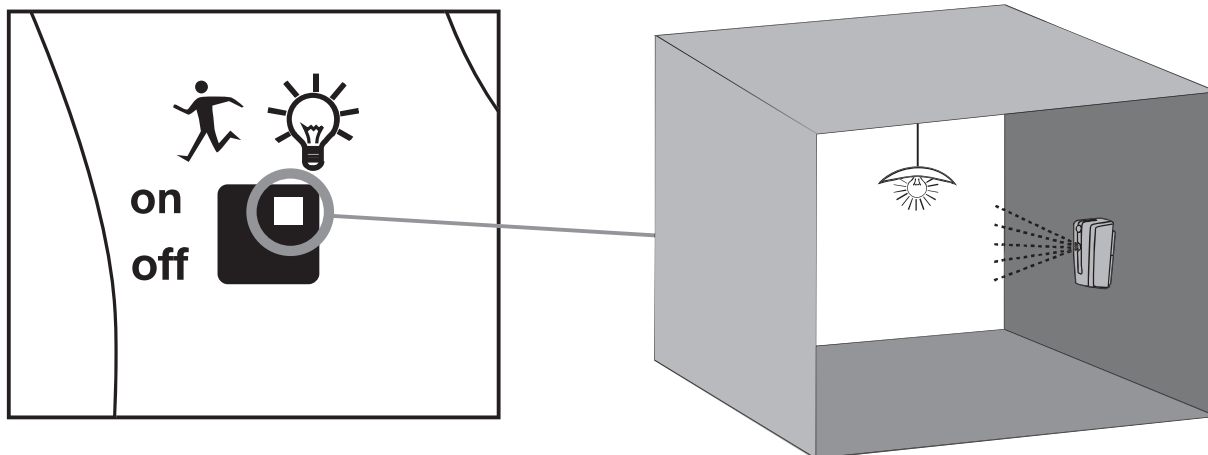

7.2 INTENSITY

Intensity:
60, 40, 20, 5 min

7.3 INTENSITY+ MOTION

7.4 MOTION

7.5

7.6

7.7

push button = green + „BEEP“ = 
push button = green = 