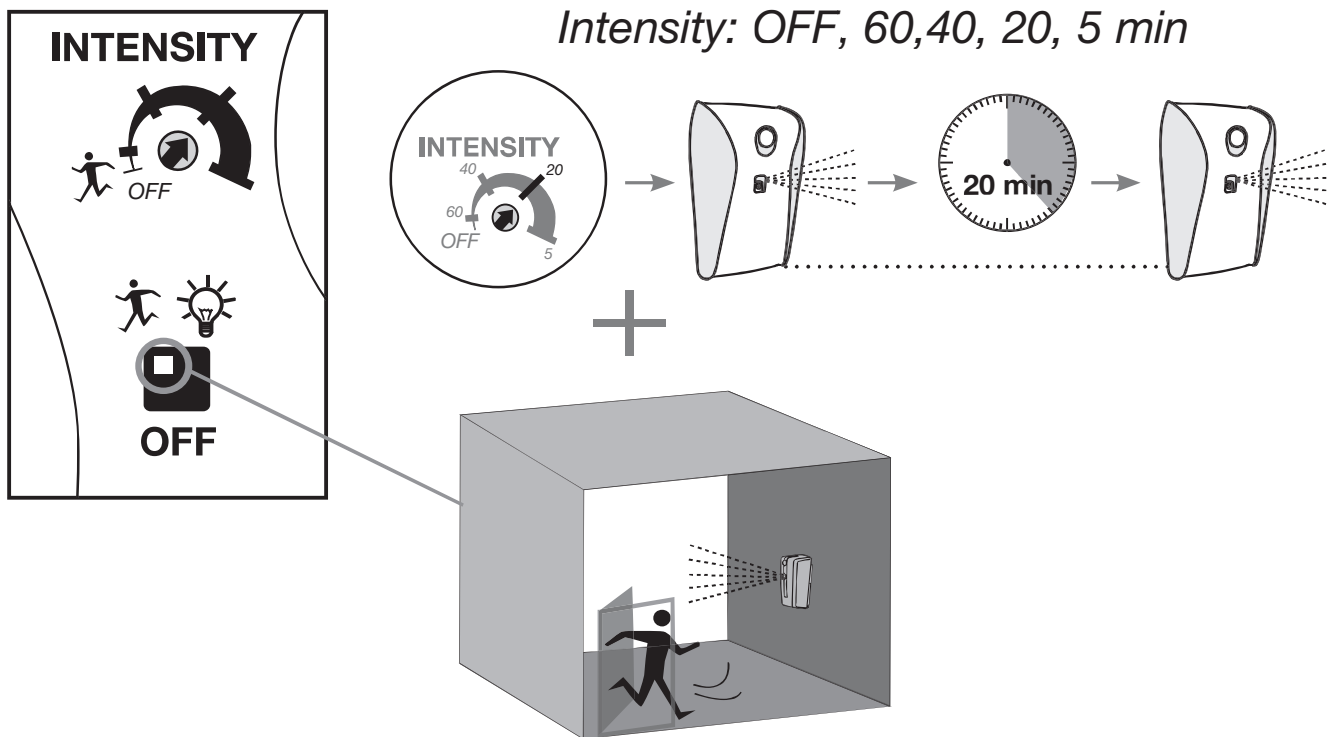

3.

4.

5.

CLICK)))

6.

7. FUNCTIONS

7.1

green = OK
green + red + [„BEEP“] = open  1 change  4 /change  2
red =  /  empty

7.2 INTENSITY

Intensity:
60, 40, 20, 5 min

7.3 INTENSITY+ MOTION

7.4 MOTION

7.5

7.6

7.7

push button = green + „BEEP“ = 
push button = green = 