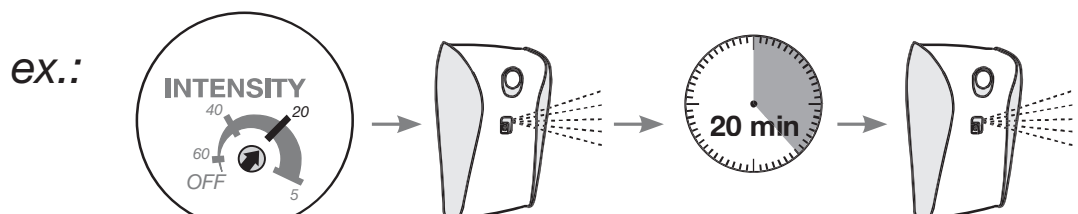

7. FUNCTIONS

7.1

green = OK
green + red + [„BEEP“] = open 1 change 4 /change 2
red = / empty

7.2 INTENSITY

Intensity:
60, 40, 20, 5 min