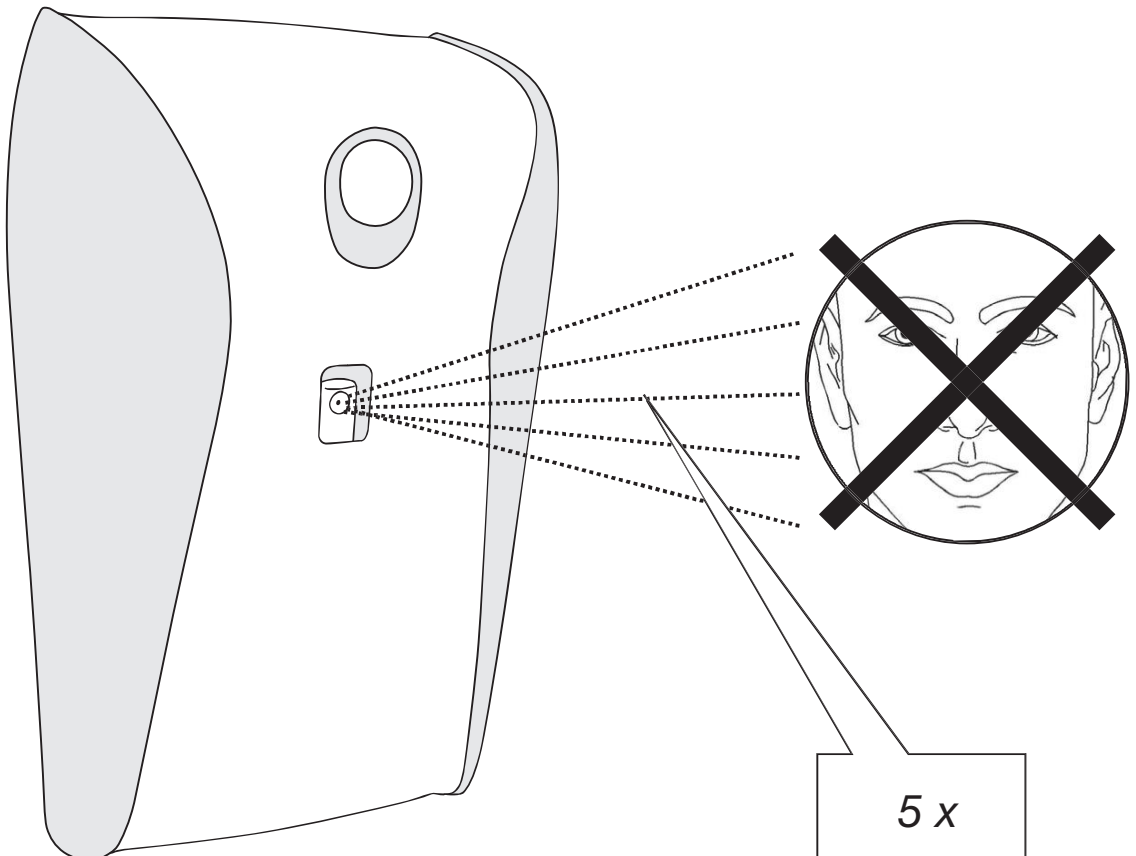

3.

4.

5.

CLICK)))

6.

7. FUNCTIONS

7.1

green = OK
green + red + [„BEEP“] = open  1 change  4 /change  2
red =  /  empty