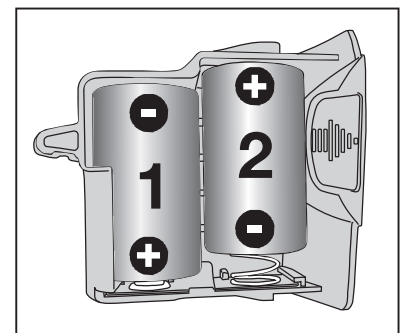

Xibu
senseFRESHAIR

2x D-Type (mono/LR20)
ALKALINE

1 x

1 x

3 x

3 x

1. *min. 70 mm* *min. 200 mm*

2.

3.

4.

5.

CLICK)))

6.

7. FUNCTIONS

7.1

green = OK
green + red + [„BEEP“] = open  1 change  4 /change  2
red =  /  empty