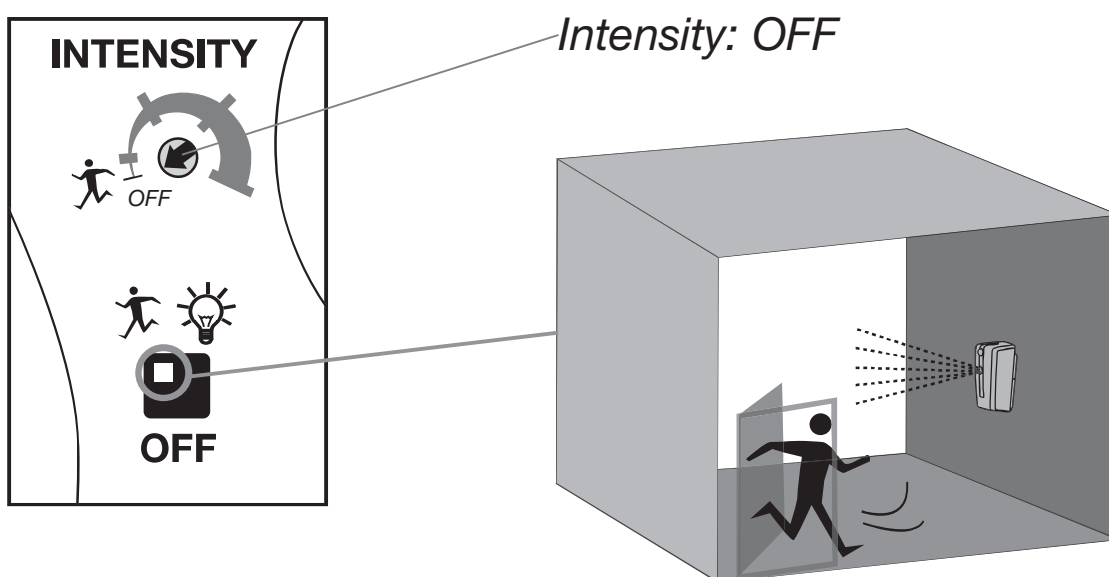

7.2 INTENSITY

Intensity:
60, 40, 20, 5 min

7.3 INTENSITY+ MOTION

7.4 MOTION

7.5

7.6

7.7

push button = green + „BEEP“ = 
push button = green = 