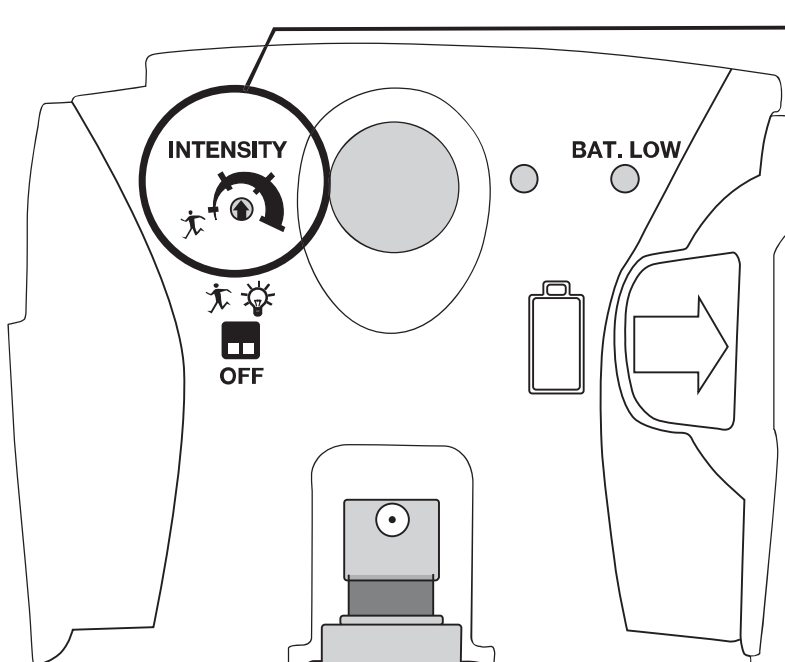

3.

4.

5.

CLICK)))

6.

7. FUNCTIONS

7.1

green = OK
green + red + [„BEEP“] = open  1 change  4 /change  2
red =  /  empty

7.2 INTENSITY

Intensity:
60, 40, 20, 5 min

7.3 INTENSITY+ MOTION

7.4 MOTION

7.5

7.6

7.7

push button = green + „BEEP“ = 
push button = green = 