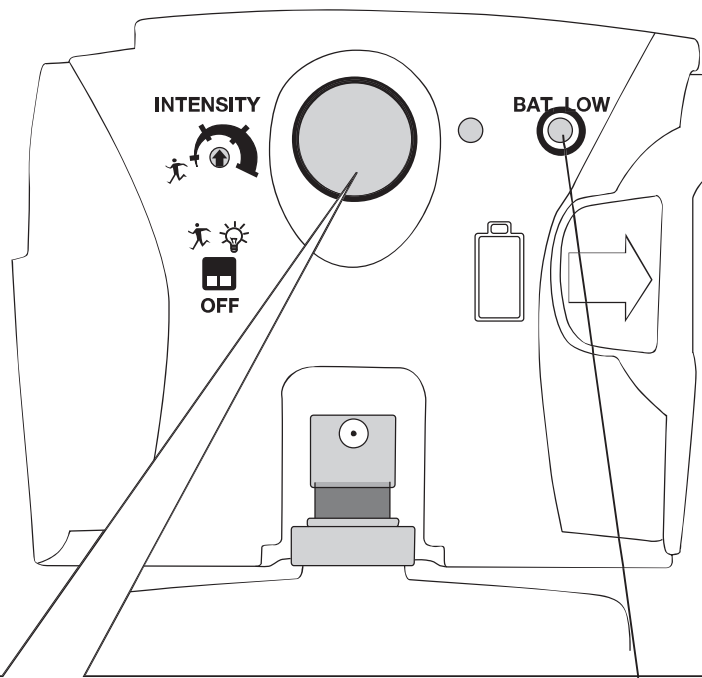

3.

4.

5.

CLICK)))

6.

7. FUNCTIONS

7.1

green = OK
green + red + [„BEEP“] = open  1 change  4 /change  2
red =  /  empty

7.2 INTENSITY

Intensity:
60, 40, 20, 5 min

7.3 INTENSITY+ MOTION

7.4 MOTION

7.5

7.6

7.7

push button = green + „BEEP“ = 
push button = green = 